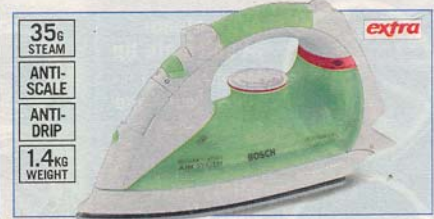

BOSCH

1. **6** Bosch TDA8313GB steam iron. **extra**
   • 2400 watts. • Stainless steel scratch resistant soleplate. • 300ml water tank capacity. • 95g shot of steam. • Variable and vertical steam. • Easy self-clean facility. • Fabric protection AIR-system. • 3m cord.
   cat no 089/0777 **£39.95**
   Replacement product cover up to 3 years – cat no 883/0801 £7.99