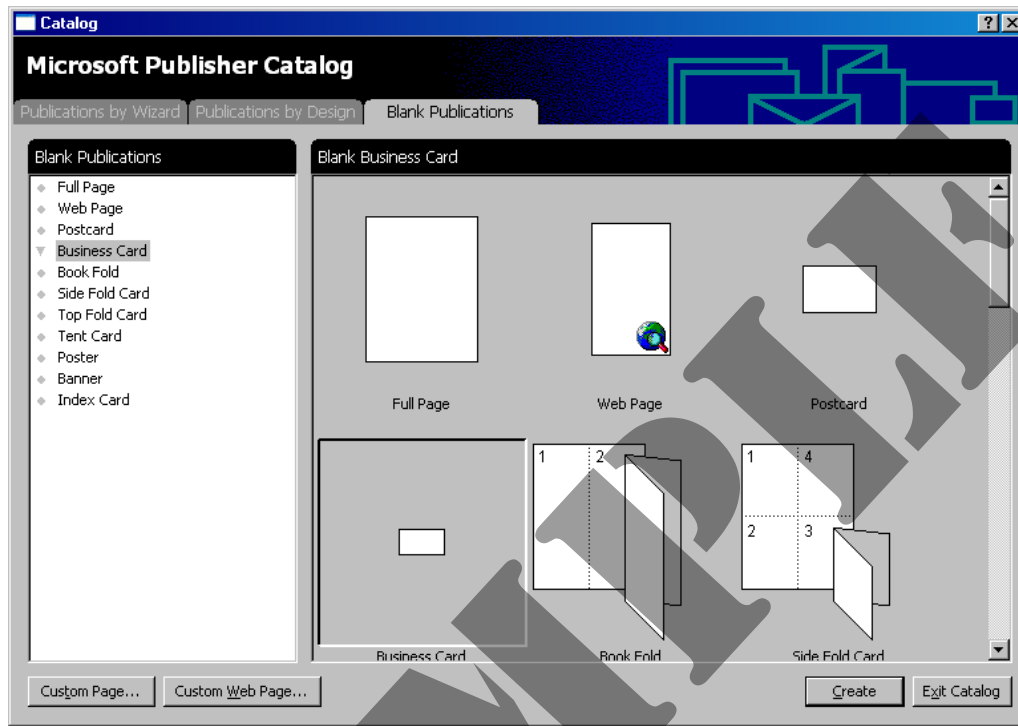

Task Three

I chose publisher for this task as it offered me a range of page layouts and one of these was business card.

First thing I did was to copy and paste my logo from Paint shop Pro onto the page and place it in the centre of the card

Using a text frame I typed in the slogan "head turning Designs" and pulled it central underneath the logo

I used the Character spacing tool to experiment with the heading to make it look more contemporary

I then added a border using the frame tool and changing this to purple to fit in with the chrome and purple colour scheme

Finally I added another text frame and chose courier new to key into the address I chose this font as it's simple and legible yet it looks very modern.