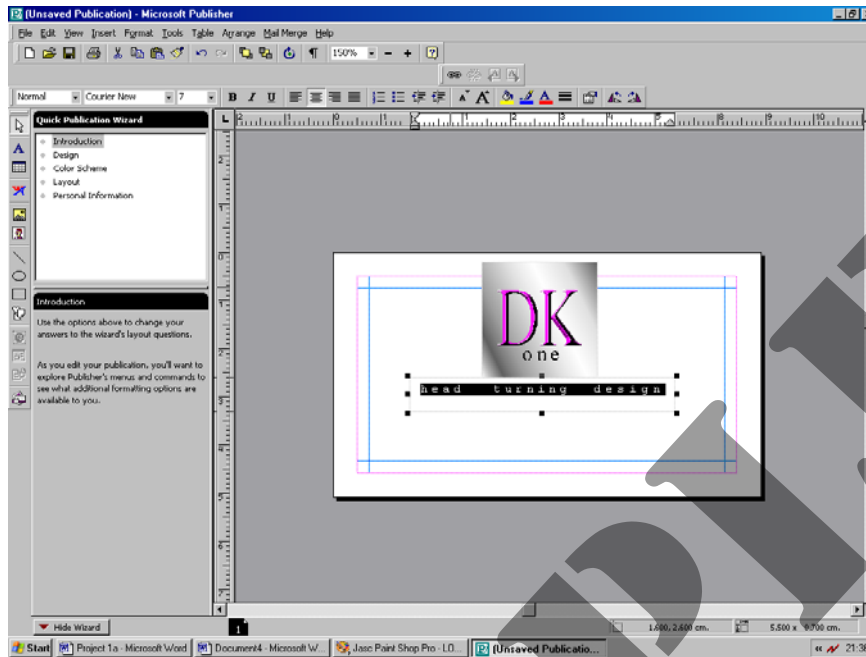

Task Three

I chose publisher for this task as it offered me a range of page layouts and one of these was business card.

First thing I did was to copy and paste my logo from Paint shop Pro onto the page and place it in the centre of the card

Using a text frame I typed in the slogan "head turning Designs" and pulled it central underneath the logo

I used the Character spacing tool to experiment with the heading to make it look more contemporary